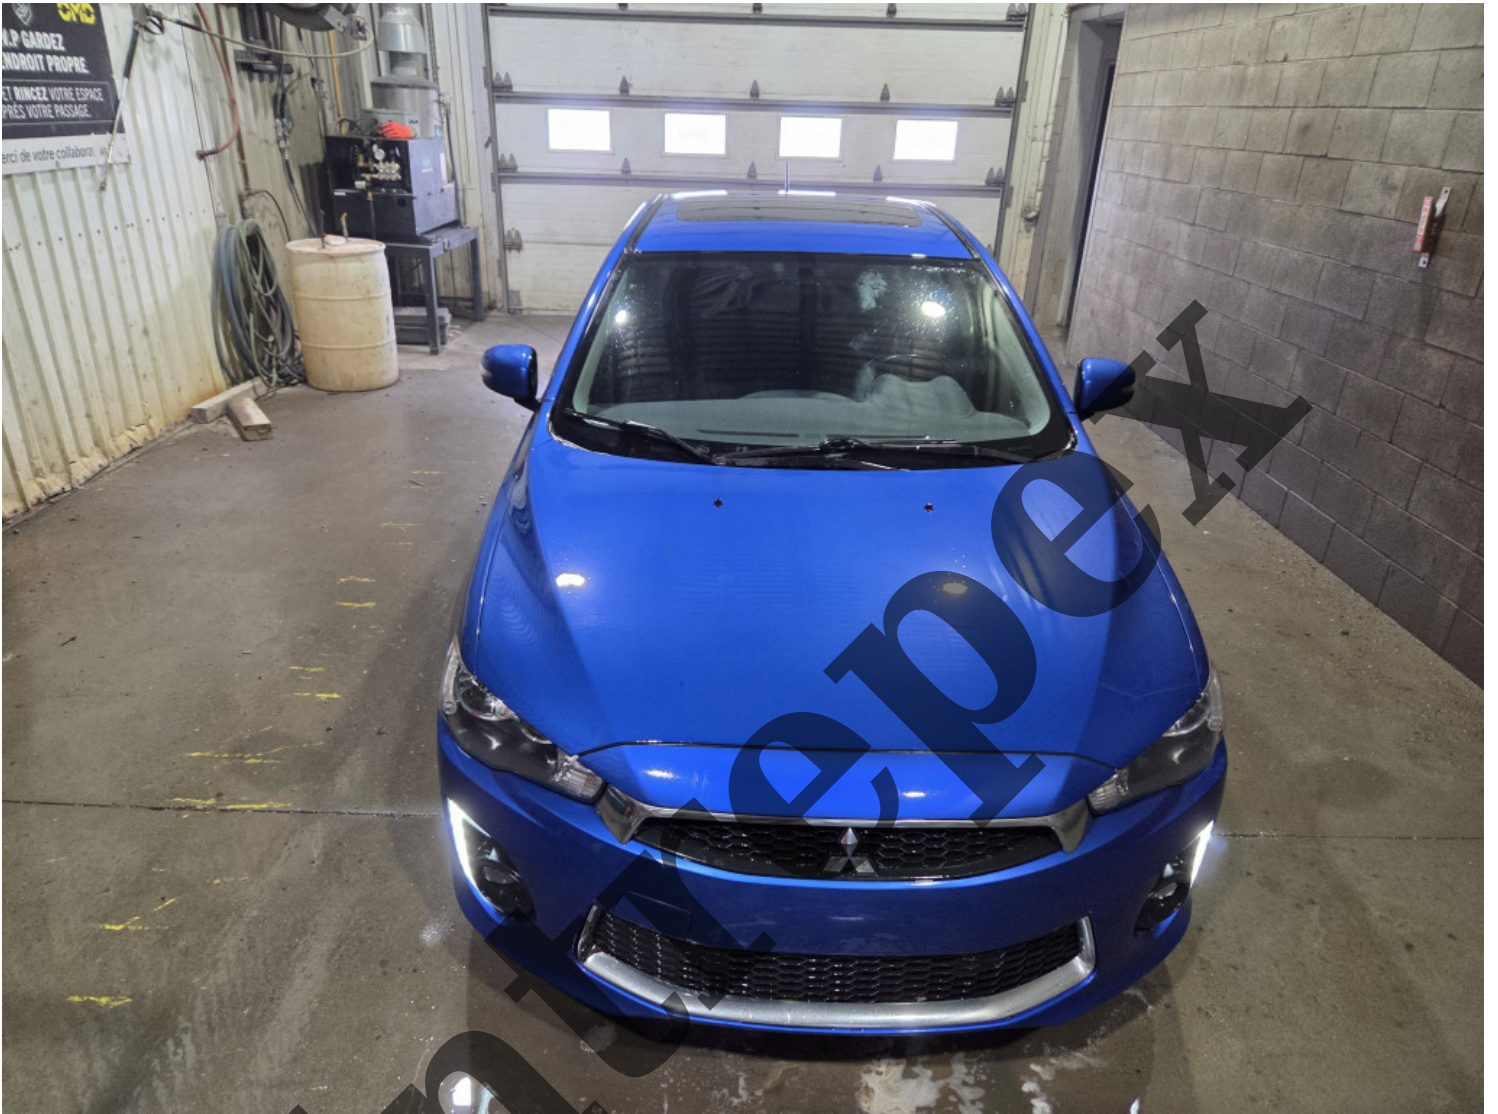

20260324_143119.jpg