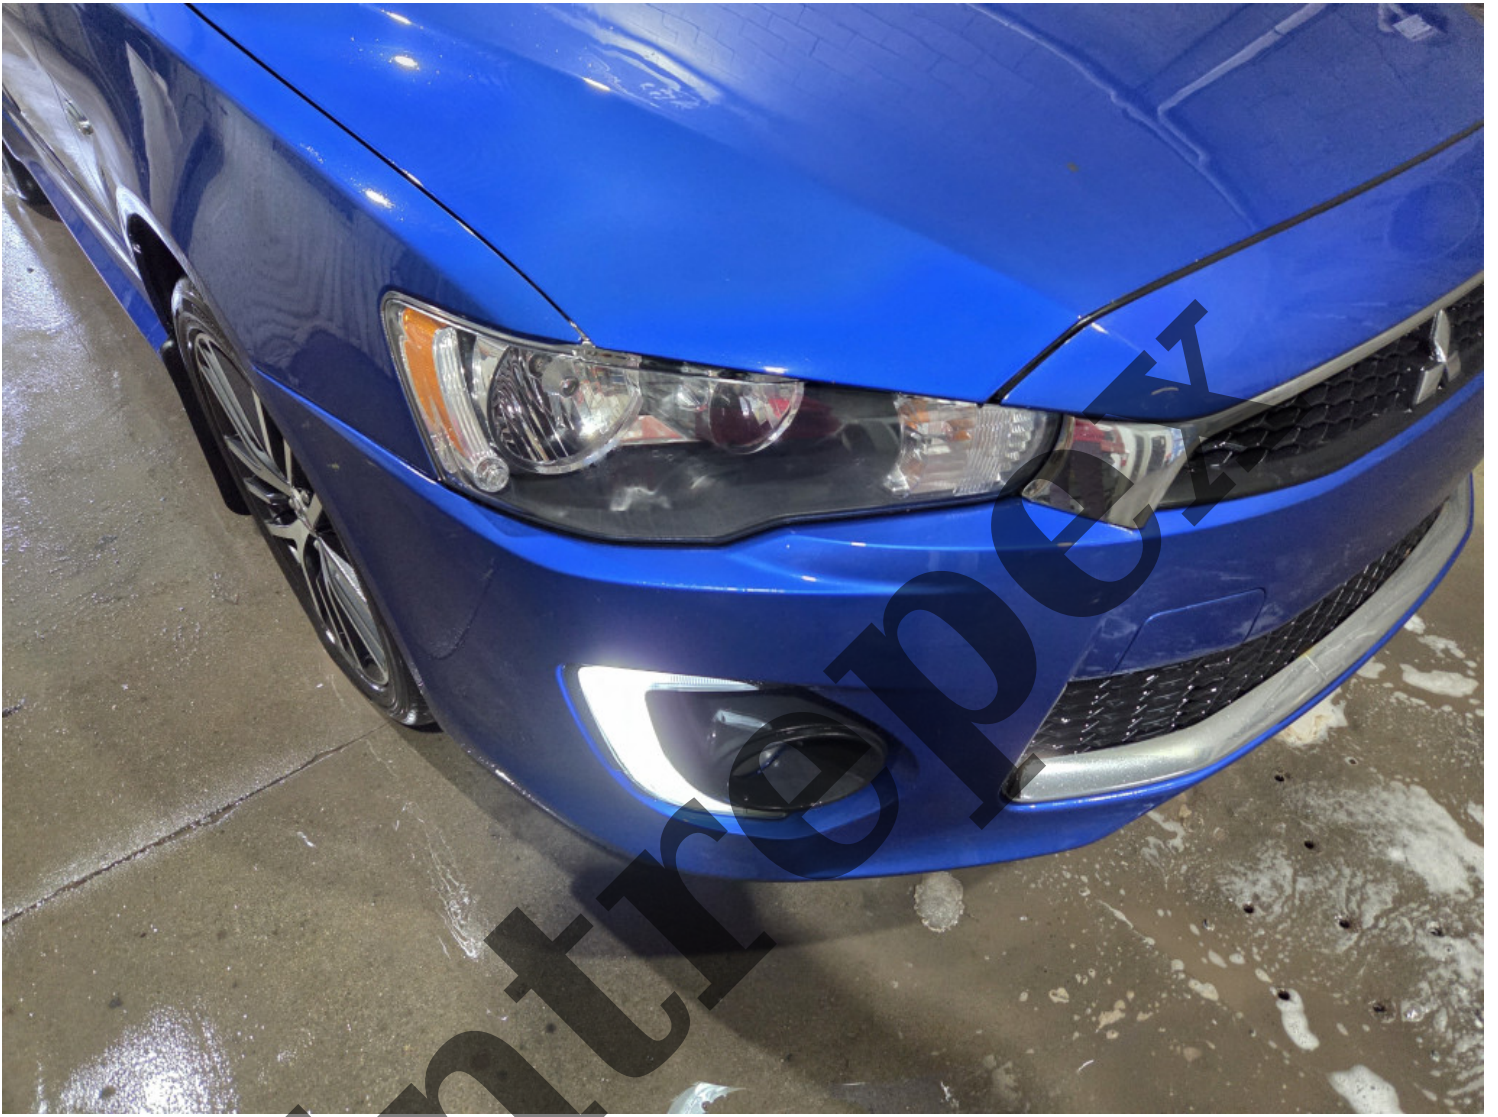

20260324_143116.jpg